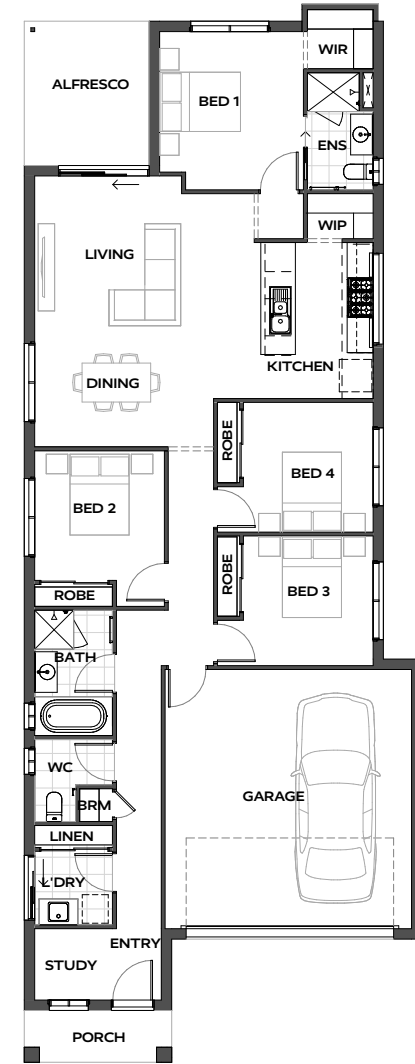

FLINDERS 193

ALFRESCO	3.8m x 2.9m	BED 4	3.0m x 3.0m
BATH	2.9m x 1.8m	DINING	4.1m x 3.1m
BED 1	3.3m x 3.3m	GARAGE	6.0m x 5.7m
BED 2	3.0m x 3.0m	KITCHEN	3.6m x 2.6m
BED 3	3.0m x 3.0m	LIVING	5.1m x 3.1m

MIN LOT FRONTAGE	HOUSE WIDTH	HOUSE LENGTH	HOME SIZE
10.5m	9.2m	24.45m	193m ²